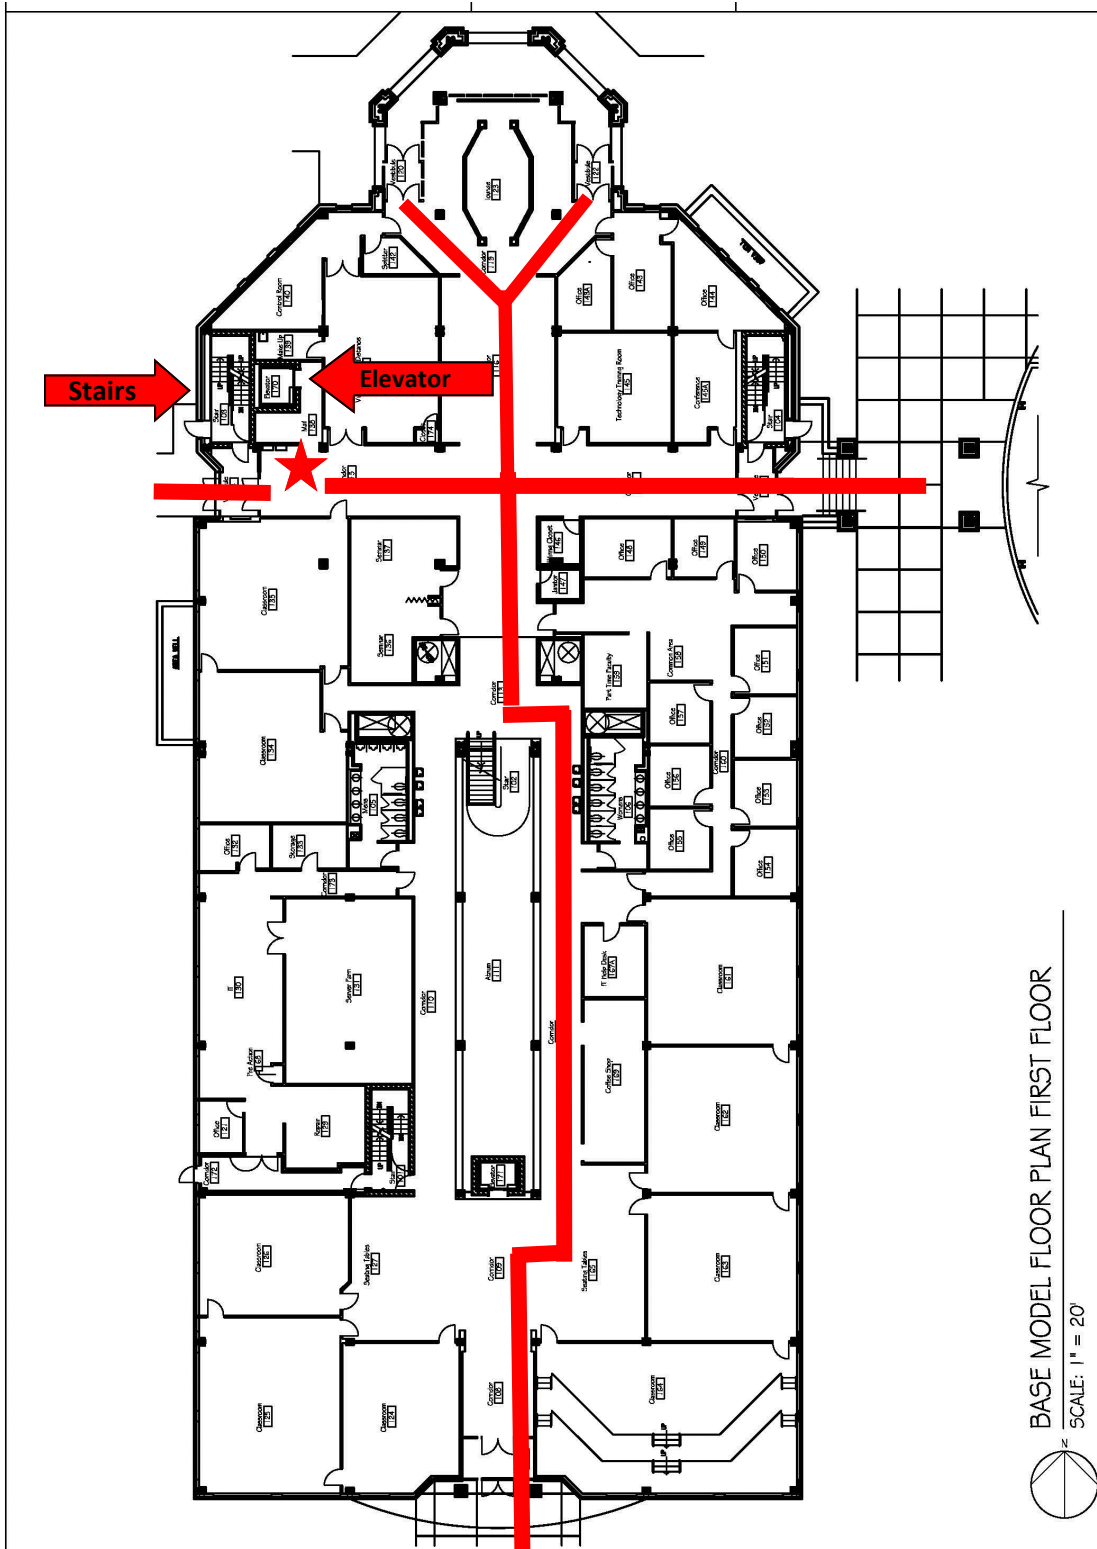

North

Please follow the red line to get to the Chapel.

From South Entrance: Walk north following the red line, turn left and locate staircase or elevators on your right-hand side and follow up to the 4th floor

From East Entrance: Walk west following the red line, locate staircase or elevators on your right-hand side and follow up to the 4th floor.

From North Entrance: Walk south and turn right, staircase and elevator are located to your right. Follow up to 4th floor.

From West Entrance: Walk east, staircase and elevator are located to your left. Follow up to the 4th floor.