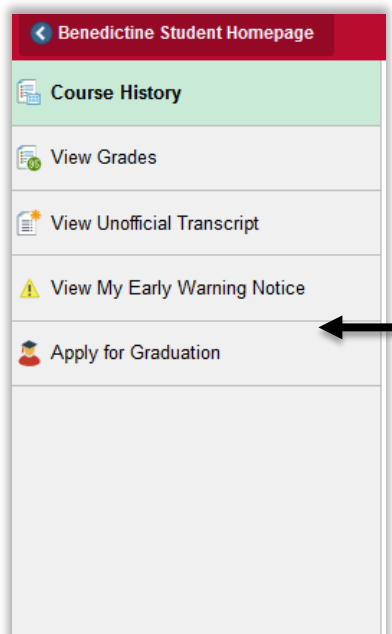

View My Early Warning Notices

The Early Warning Notification (EWN) system alerts students to attendance or performance issues that may affect their grade in a particular course. The notice is sent by instructors to the student's university email as well as the student's advisor.

1. Once you have logged into the MyBenU system, the homepage will appear. Click on the **Academic Records** tile.

2. Click **View My Early Warning Notice**

3. Click Find an Existing Value

Find an Existing Value | Add a New Value